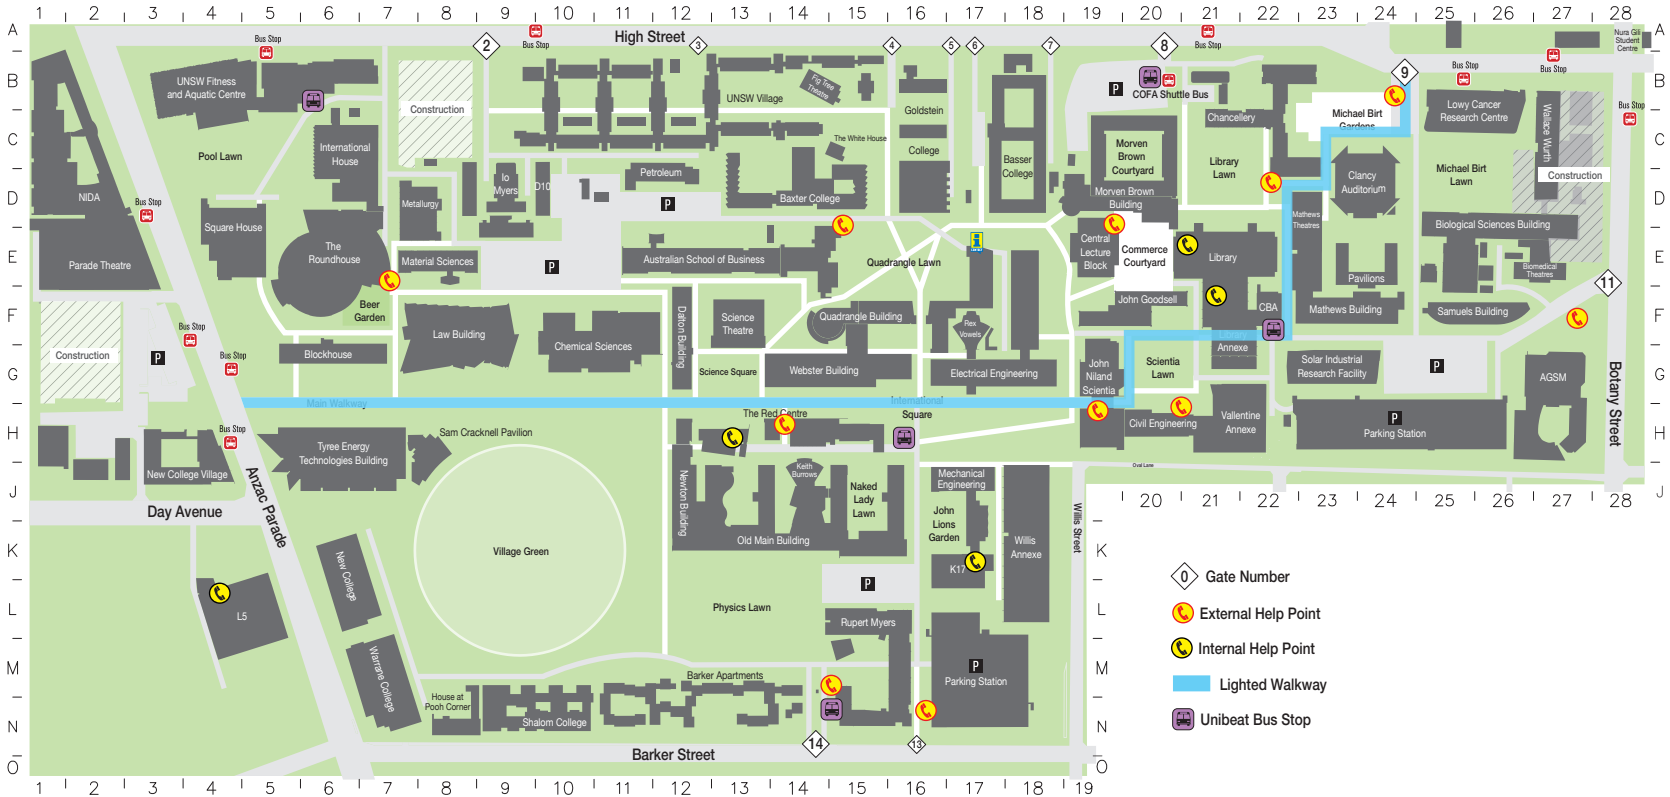

# UNSW Kensington Campus - Security Features

◇ Gate Number

⚡ External Help Point

⚡ Internal Help Point

Lighted Walkway

Unibeat Bus Stop